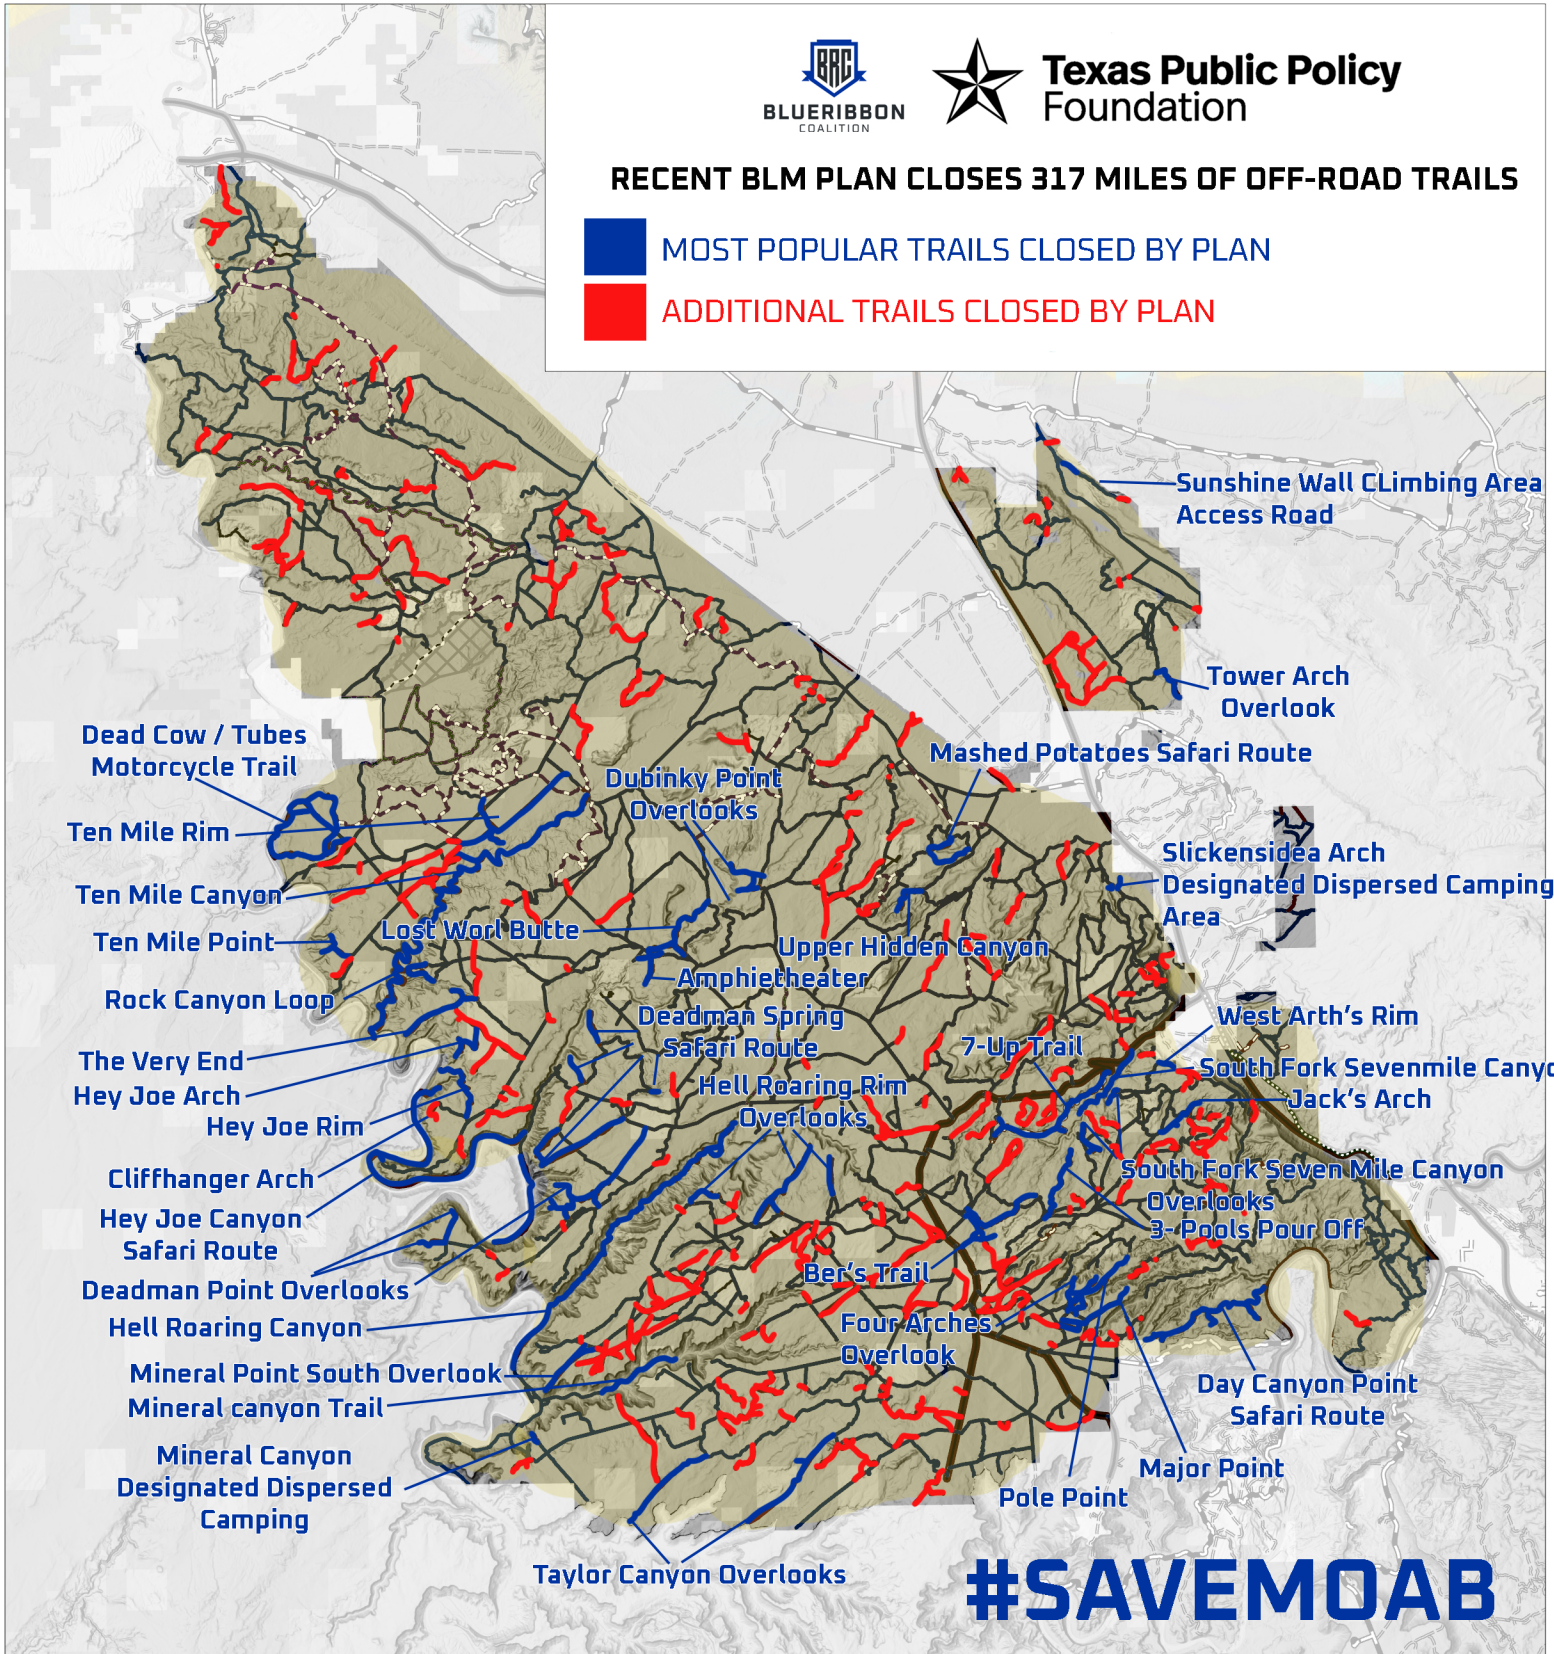

## SAVEMOABTRAILS.COM

9/25/2023

Texas Public Policy Foundation

### RECENT BLM PLAN CLOSES 317 MILES OF OFF-ROAD TRAILS

- MOST POPULAR TRAILS CLOSED BY PLAN
- ADDITIONAL TRAILS CLOSED BY PLAN